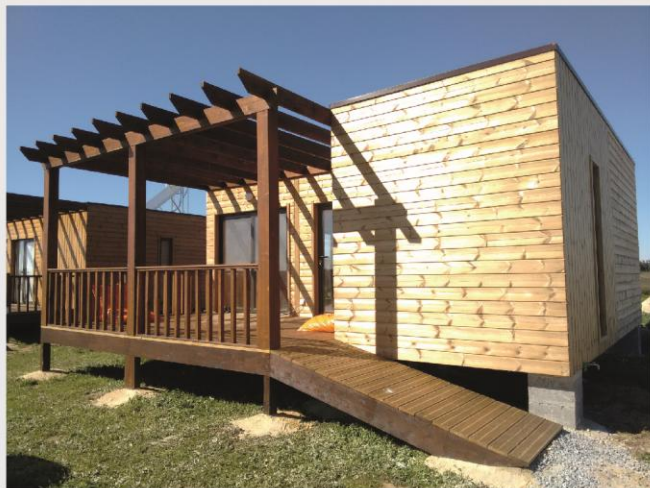

JGDS - EPA

jgds-epa.com
facebook.com/jgdsepaconstrucoes.jorgesilva